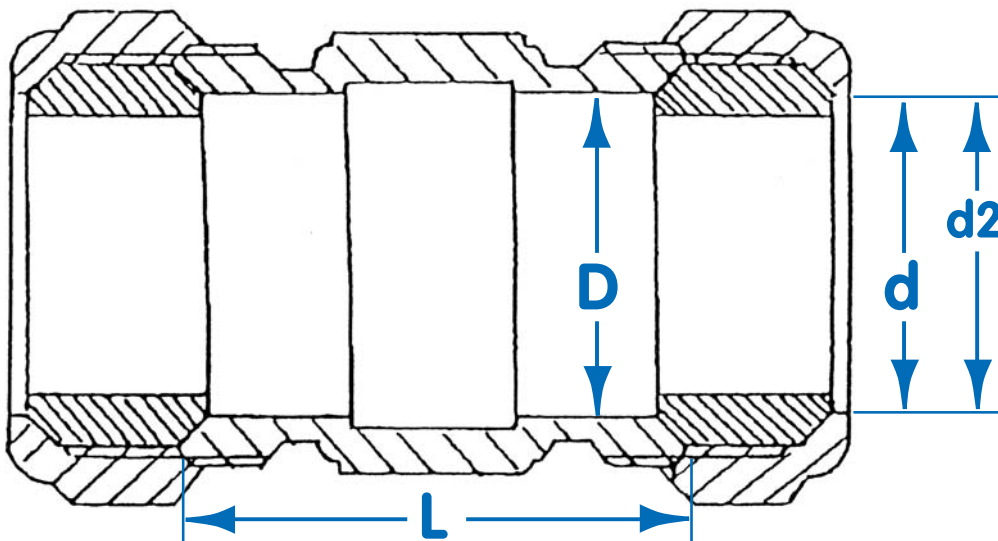

450T BRASS COMPRESSION COUPLING

- ❖ Short Pattern ❖ 3" In Length
- ❖ Includes 2 Nuts & 2 Gaskets

125 PSI @ 210°F

ISO 9001:2000

DIMENSIONS

SIZE	H	D	D2	L	Fits Iron Pipe	Fits Copper Tubing Size
3/8"	.71	.69	.71	1.96	.38	.50
1/2"	.91	.79	.91	1.95	.50	.75
3/4"	1.18	.99	1.10	1.97	.75	1.00
1"	1.46	1.24	1.41	1.90	1.00	1.25
1 1/4"	1.77	1.61	1.73	2.08	1.25	1.50"
1 1/2"	1.99	1.89	1.95	2.29	1.50	-
2"	2.46	2.35	2.47	2.56	2.00	-

MATERIAL SPECIFICATIONS

NO.	Part	Material
1	Body	Brass
2	Comp. Nut	Brass
3	Gasket	Rubber

Product Spec Sheet

Brewster, NY
TEL: 800-431-2082
FAX: 800-640-2252

Houston, TX
TEL: 800-935-5456
FAX: 800-683-4247